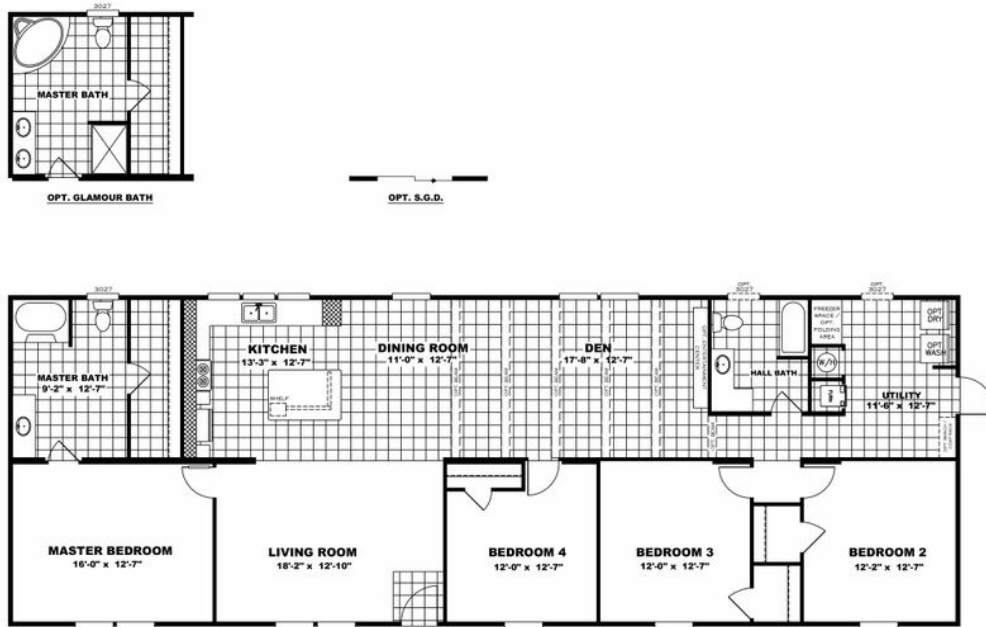

### the Hawk's Nest Model number: 34TRA28764AH17

4 beds • 2 baths • 2128 sq.ft. • 28' width • 76' depth

Our home building facilities invest in continuous product and process improvements. Plans, dimensions, features, materials, specifications and availability are subject to change without notice or obligation. Renderings and floor plans are representative likenesses of our homes and may differ from the actual homes. We invite you to tour a Home Center near you and inspect the highest value in quality housing available or call (304) 465-1771 to speak with a Home Consultant. Copyright 2017, CMH. All rights reserved.

## the Hawk's Nest Model number: 34TRA28764AH17

4 beds • 2 baths • 2128 sq.ft. • 28' width • 76' depth

Our home building facilities invest in continuous product and process improvements. Plans, dimensions, features, materials, specifications and availability are subject to change without notice or obligation. Renderings and floor plans are representative likenesses of our homes and may differ from the actual homes. We invite you to tour a Home Center near you and inspect the highest value in quality housing available or call (304) 465-1771 to speak with a Home Consultant. Copyright 2017, CMH. All rights reserved.